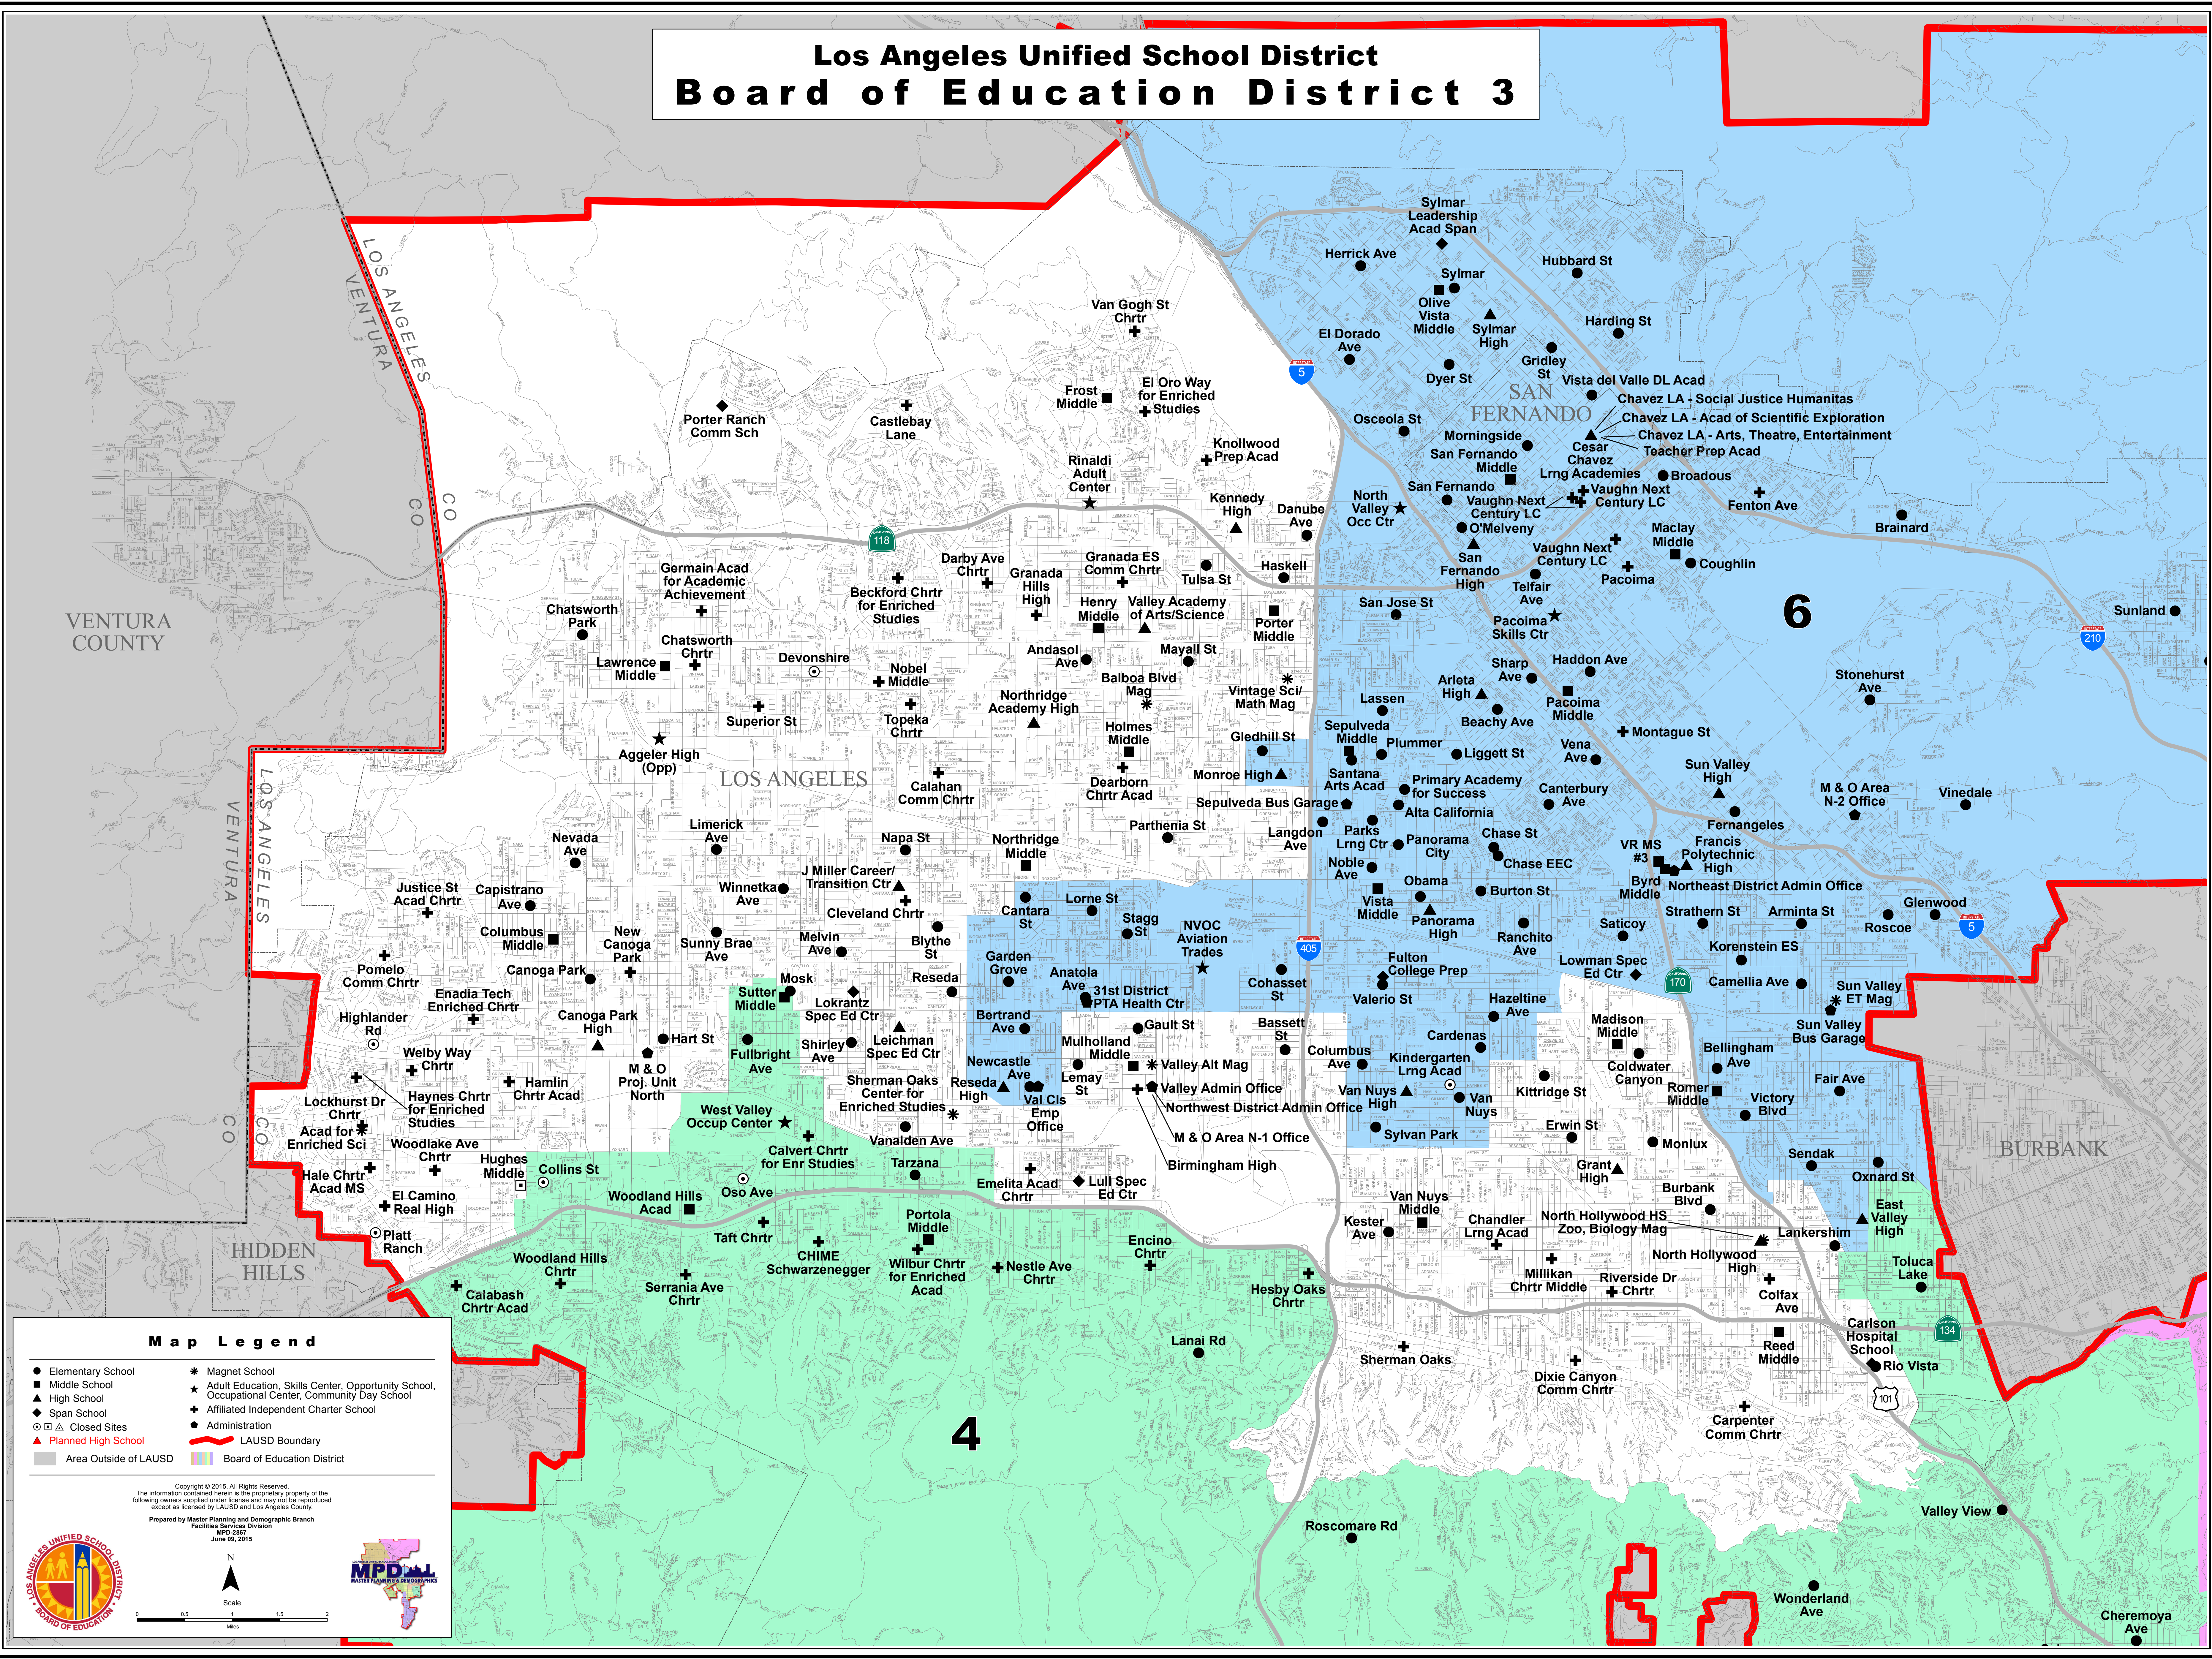

Los Angeles Unified School District Board of Education District 3

Map Legend

- Elementary School
- Middle School
- ▲ High School
- Span School
- ⊙ Closed Sites
- ▲ Planned High School
- Administration
- Magnet School
- ★ Adult Education, Skills Center, Opportunity School, Occupational Center, Community Day School
- Affiliated Independent Charter School
- Administration
- LAUSD Boundary
- Board of Education District